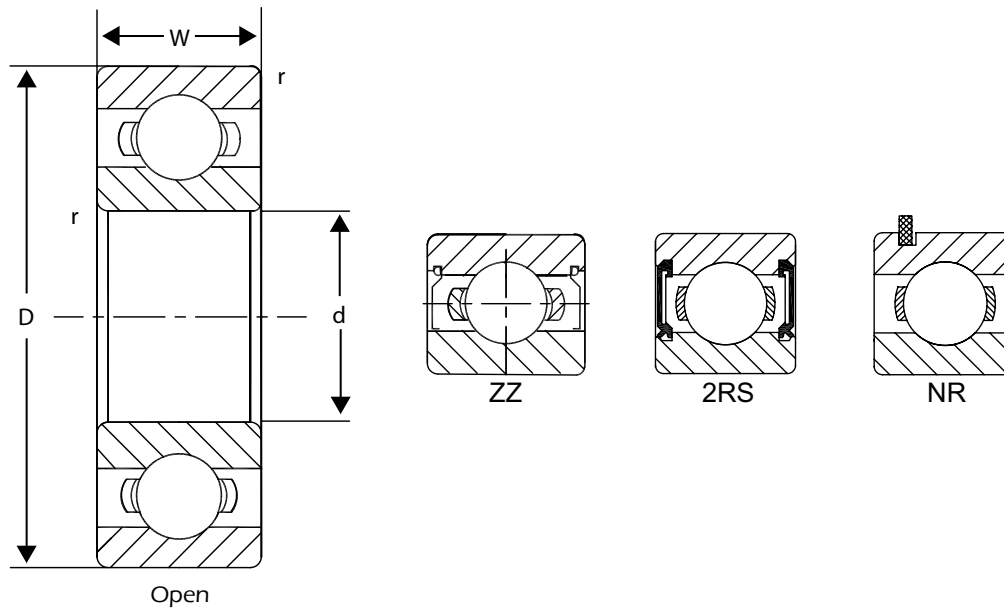

RBI BEARING
Bearings + Technology + Solutions

6000 SERIES - METRIC

101 S. Gary Ave. Ste. B., Roselle, IL, 60172
1-800-708-2128 | info@rbibearing.com | www.rbibearing.com