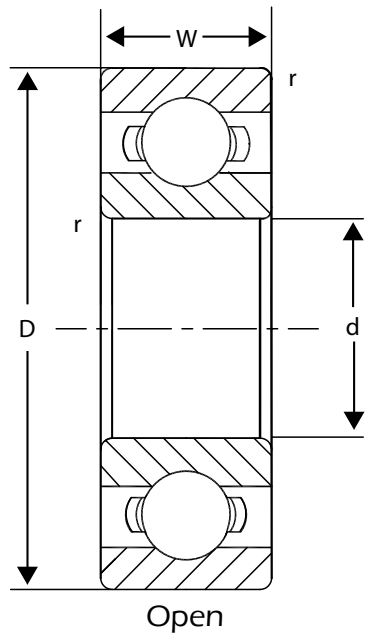

RBI BEARING
Bearings + Technology + Solutions

ZZ

2RS

NR

6900 SERIES - METRIC

101 S. Gary Ave. Ste. B., Roselle, IL, 60172
1-800-708-2128 | info@rbibearing.com | www.rbibearing.com