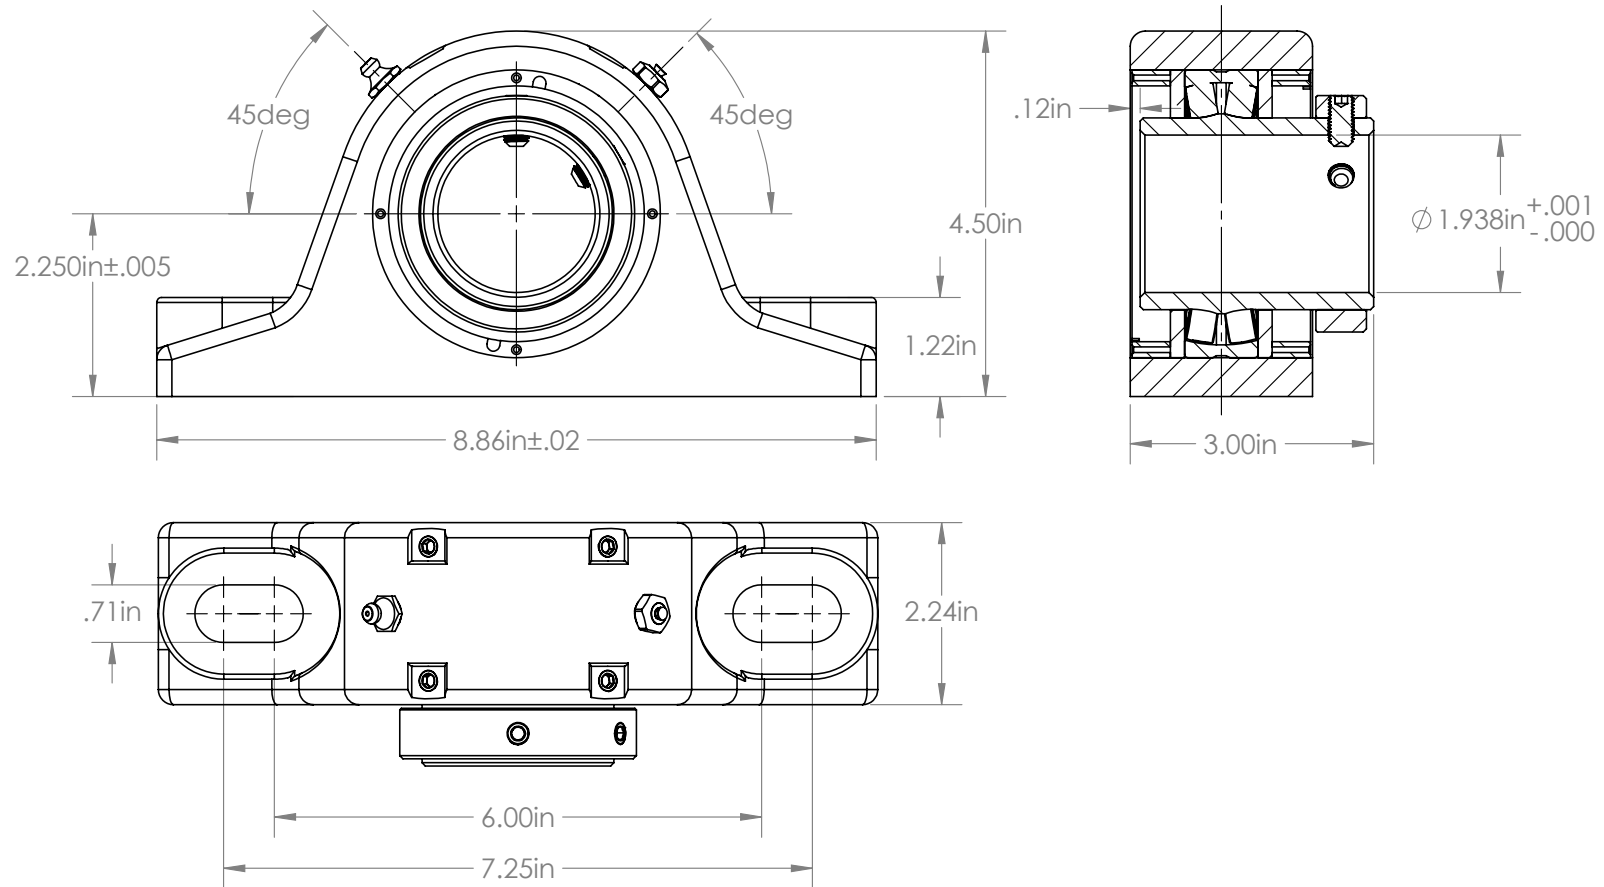

RBI BEARING

Bearings + Technology + Solutions

E2P115

101 S. Gary Ave. Ste. B., Roselle, IL, 60172
1-800-708-2128 | info@rbibearing.com | www.rbibearing.com