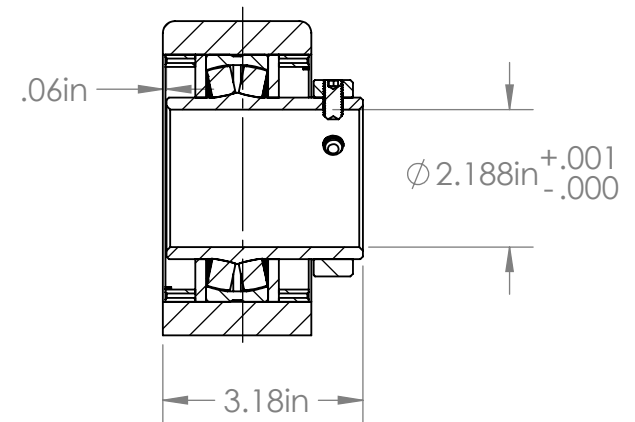

# RBI BEARING

Bearings + Technology + Solutions

**E2P203**

101 S. Gary Ave. Ste. B., Roselle, IL, 60172  
1-800-708-2128 | [info@rbibearing.com](mailto:info@rbibearing.com) | [www.rbibearing.com](http://www.rbibearing.com)