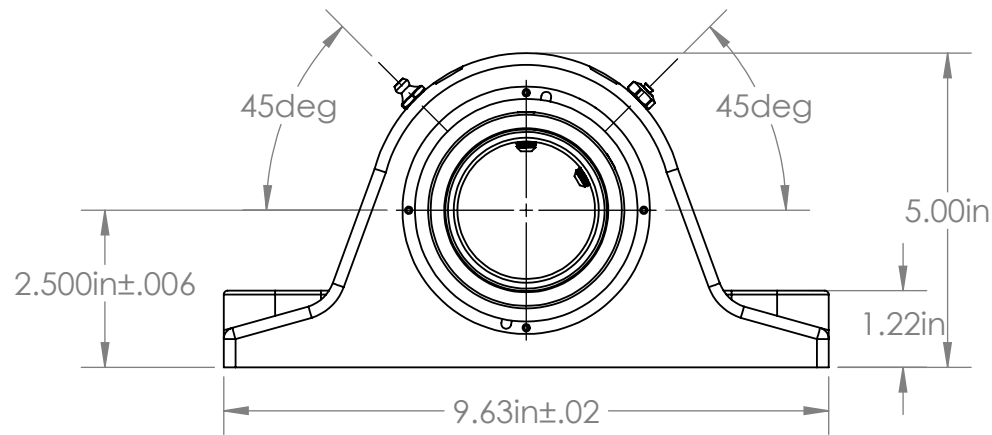

# RBI BEARING

Bearings + Technology + Solutions

**E2P203**

101 S. Gary Ave. Ste. B., Roselle, IL, 60172  
1-800-708-2128 | [info@rbibearing.com](mailto:info@rbibearing.com) | [www.rbibearing.com](http://www.rbibearing.com)