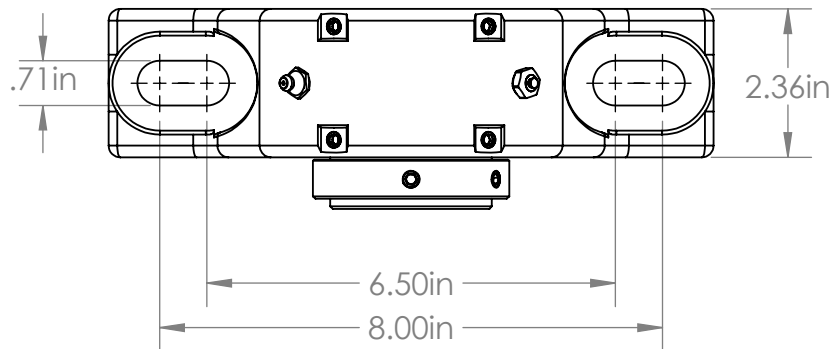

# RBI BEARING

Bearings + Technology + Solutions

**E2P203**

101 S. Gary Ave. Ste. B., Roselle, IL, 60172  
1-800-708-2128 | [info@rbibearing.com](mailto:info@rbibearing.com) | [www.rbibearing.com](http://www.rbibearing.com)