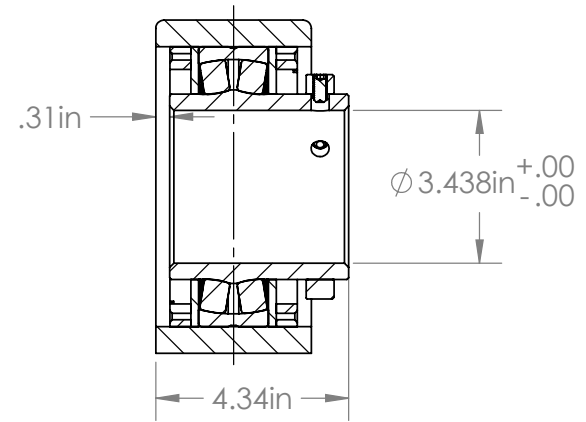

RBI BEARING

Bearings + Technology + Solutions

E2P307

101 S. Gary Ave. Ste. B., Roselle, IL, 60172
1-800-708-2128 | info@rbibearing.com | www.rbibearing.com