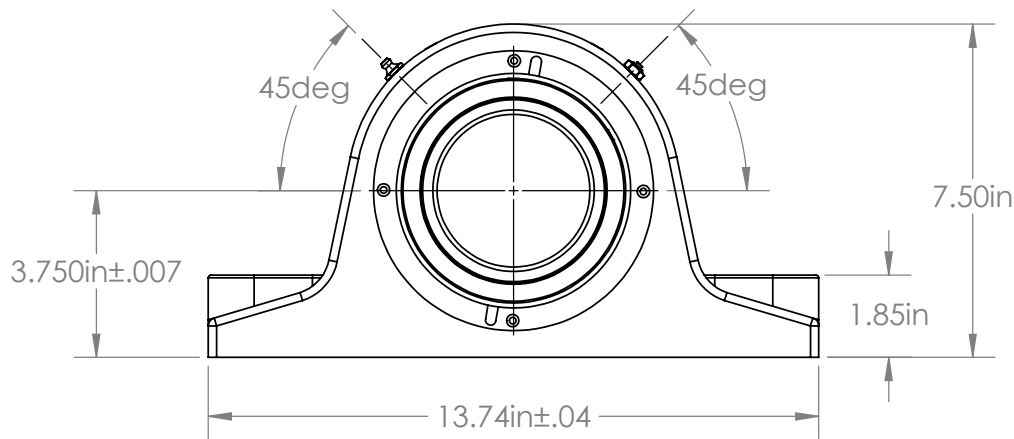

RBI BEARING

Bearings + Technology + Solutions

E2P307

101 S. Gary Ave. Ste. B., Roselle, IL, 60172
1-800-708-2128 | info@rbibearing.com | www.rbibearing.com