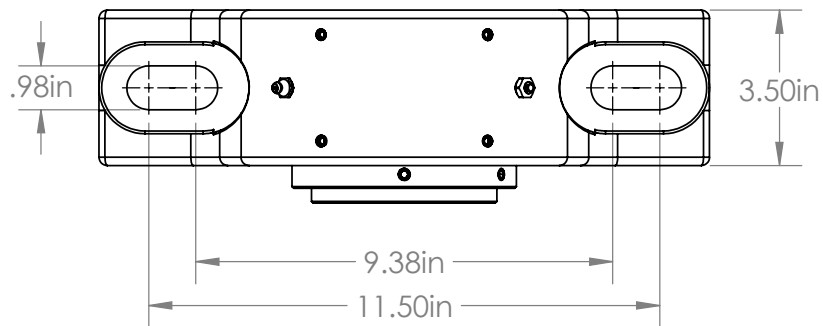

RBI BEARING

Bearings + Technology + Solutions

E2P307

101 S. Gary Ave. Ste. B., Roselle, IL, 60172
1-800-708-2128 | info@rbibearing.com | www.rbibearing.com